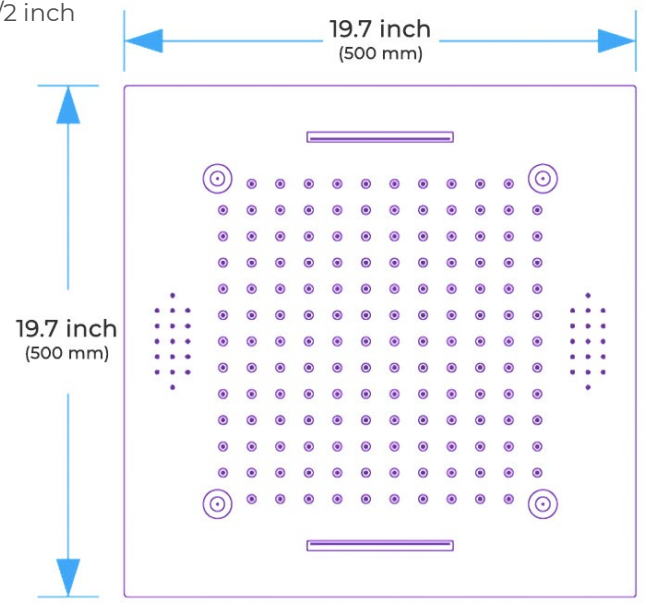

LED MUSICAL PHONE CONTROLLED 20" THERMOSTATIC RECESSED CEILING MOUNT BRUSHED GOLD RAINFALL MIST WATERFALL SHOWER SYSTEM WITH HAND SHOWER AND JETTED BODY SPRAY SPECIFICATIONS

Shower Head

Shower Head 3 Functions: Waterfall, Rainfall & Mist
 Shower head size: 20 x 20 inch
 Each function can run all together and separately
 Music and LED light work by electronic
 All Metal Material: Solid Brass; Stainless Steel (top showerhead, hose)
 Shower Head Mounting: Flush on ceiling
 Hand Spray Hose: 59 inch
 Water flow: 2.5 GPM ~ 5.5 GPM
 Water pressure: 0.3 MPA ~ 1 MPA
 Water pipe lines: 3/4 inch water pipes for the hot and cold water mixer inlet, the others are 1/2 inch

Touch Panel Control

- Turn On/Off Control
- MANUAL MODE**
Total 64 colors
- Auto mode setting
- AUTO MODE**
Total 11 Auto mode
- Set the speed of color change, fast/slow

304 Stainless Steel

Product shown is only for installation display purpose

All dimensions and specifications are nominal and may vary. Use actual products for accuracy in critical situations.

Shower Mixer

Product shown is only for installation display purpose

Hand Shower

Flow Rate: 2.0 GPM / 7.6 LPM

Shower Mixer Connections

Unit: mm

Cold water Hot water Mixer water

Body Jet

Thread Interface Size: G 1/2 Inch
 Type: Fixed Rotatable Type
 Installation Type: Wall Mounted
 Material: Brass
 Feature: Can rotate 360 degrees
 Flow Rate: 1.5 GPM / 5.7 LPM (each Bodyspray)