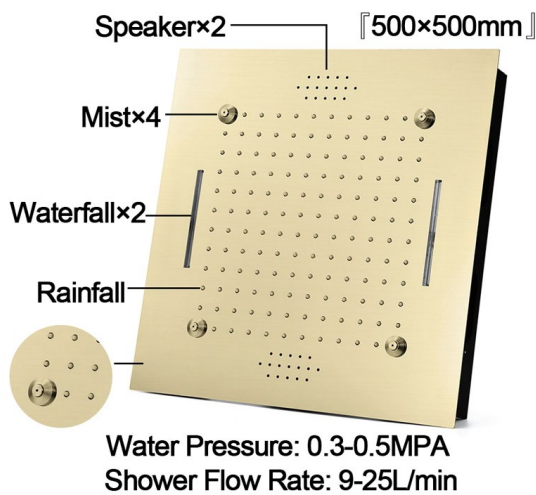

LED MUSICAL PHONE CONTROLLED 20" THERMOSTATIC RECESSED CEILING MOUNT BRUSHED GOLD RAINFALL MIST WATERFALL SHOWER SYSTEM WITH HAND SHOWER AND JETTED BODY SPRAY SPECIFICATIONS

Shower Head

Shower Head 3 Functions: Waterfall, Rainfall & Mist
 Shower head size: 20 x 20 inch
 Each function can run all together and separately
 Music and LED light work by electronic
 All Metal Material: Solid Brass; Stainless Steel (top showerhead, hose)
 Shower Head Mounting: Flush on ceiling
 Hand Spray Hose: 59 inch
 Water flow: 2.5 GPM ~ 5.5 GPM
 Water pressure: 0.3 MPA ~ 1 MPA
 Water pipe lines: 3/4 inch water pipes for the hot and cold water mixer inlet, the others are 1/2 inch

Touch Panel Control

- Turn On/Off Control
- MANUAL MODE**
Total 64 colors
- Auto mode setting
- AUTO MODE**
Total 11 Auto mode
- Set the speed of color change, fast/slow

304 Stainless Steel

Product shown is only for installation display purpose

All dimensions and specifications are nominal and may vary. Use actual products for accuracy in critical situations.

Shower Mixer

Product shown is only for installation display purpose

Hand Shower

Flow Rate: 2.0 GPM / 7.6 LPM

Shower Mixer Connections

Unit: mm

Cold water Hot water Mixer water

Body Jet

Thread Interface Size: G 1/2 Inch
 Type: Fixed Rotatable Type
 Installation Type: Wall Mounted
 Material: Brass
 Feature: Can rotate 360 degrees
 Flow Rate: 1.5 GPM / 5.7 LPM (each Bodyspray)