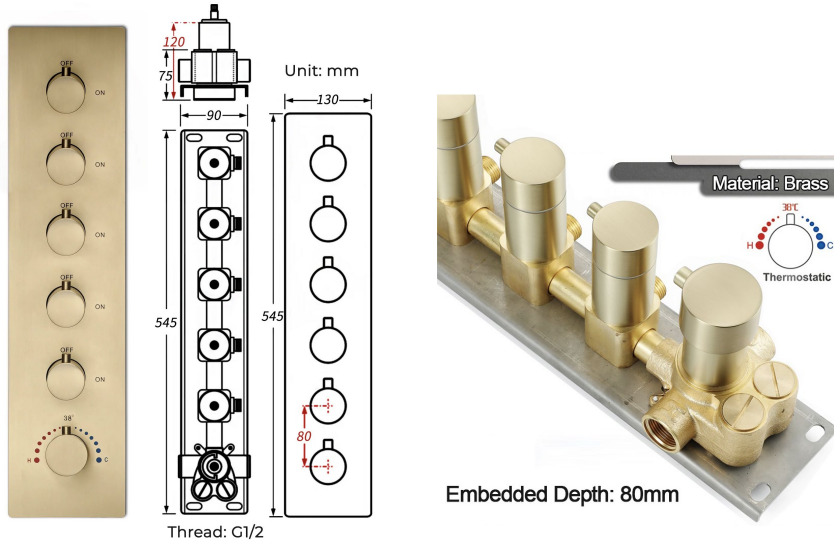

LED MUSICAL PHONE CONTROLLED 20" THERMOSTATIC RECESSED CEILING MOUNT BRUSHED GOLD RAINFALL MIST WATERFALL SHOWER SYSTEM WITH HAND SHOWER AND JETTED BODY SPRAY SPECIFICATIONS

Shower Head

Shower Head 3 Functions: Waterfall, Rainfall & Mist
 Shower head size: 20 x 20 inch
 Each function can run all together and separately
 Music and LED light work by electronic
 All Metal Material: Solid Brass; Stainless Steel (top showerhead, hose)
 Shower Head Mounting: Flush on ceiling
 Hand Spray Hose: 59 inch
 Water flow: 2.5 GPM ~ 5.5 GPM
 Water pressure: 0.3 MPA ~ 1 MPA
 Water pipe lines: 3/4 inch water pipes for the hot and cold water mixer inlet, the others are 1/2 inch

Touch Panel Control

- Turn On/Off Control
- MANUAL MODE**
Total 64 colors
- Auto mode setting
- AUTO MODE**
Total 11 Auto mode
- Set the speed of color change, fast/slow

304 Stainless Steel

Product shown is only for installation display purpose

All dimensions and specifications are nominal and may vary. Use actual products for accuracy in critical situations.

Shower Mixer

Product shown is only for installation display purpose

Hand Shower

Flow Rate: 2.0 GPM / 7.6 LPM

Shower Mixer Connections

Unit: mm

Cold water Hot water Mixer water

Body Jet

Thread Interface Size: G 1/2 Inch
 Type: Fixed Rotatable Type
 Installation Type: Wall Mounted
 Material: Brass
 Feature: Can rotate 360 degrees
 Flow Rate: 1.5 GPM / 5.7 LPM (each Bodyspray)