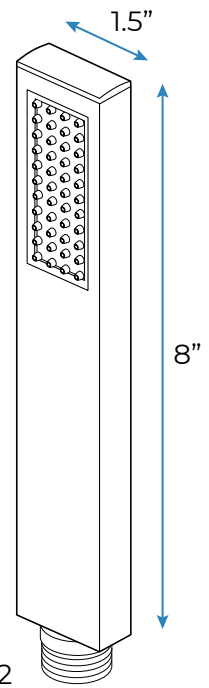

LED MUSICAL PHONE CONTROLLED 20" THERMOSTATIC RECESSED CEILING MOUNT BRUSHED GOLD RAINFALL MIST WATERFALL SHOWER SYSTEM WITH HAND SHOWER AND JETTED BODY SPRAY SPECIFICATIONS

Shower Head

Shower Head 3 Functions: Waterfall, Rainfall & Mist
 Shower head size: 20 x 20 inch
 Each function can run all together and separately
 Music and LED light work by electronic
 All Metal Material: Solid Brass; Stainless Steel (top showerhead, hose)
 Shower Head Mounting: Flush on ceiling
 Hand Spray Hose: 59 inch
 Water flow: 2.5 GPM ~ 5.5 GPM
 Water pressure: 0.3 MPA ~ 1 MPA
 Water pipe lines: 3/4 inch water pipes for the hot and cold water mixer inlet, the others are 1/2 inch

Touch Panel Control

- Turn On/Off Control
- MANUAL MODE**
Total 64 colors
- Auto mode setting
- AUTO MODE**
Total 11 Auto mode
- Set the speed of color change, fast/slow

304 Stainless Steel

Product shown is only for installation display purpose

All dimensions and specifications are nominal and may vary. Use actual products for accuracy in critical situations.

Shower Mixer

Product shown is only for installation display purpose

Hand Shower

Flow Rate: 2.0 GPM / 7.6 LPM

Shower Mixer Connections

Unit: mm

Cold water Hot water Mixer water

Body Jet

Thread Interface Size: G 1/2 Inch
 Type: Fixed Rotatable Type
 Installation Type: Wall Mounted
 Material: Brass
 Feature: Can rotate 360 degrees
 Flow Rate: 1.5 GPM / 5.7 LPM (each Bodyspray)