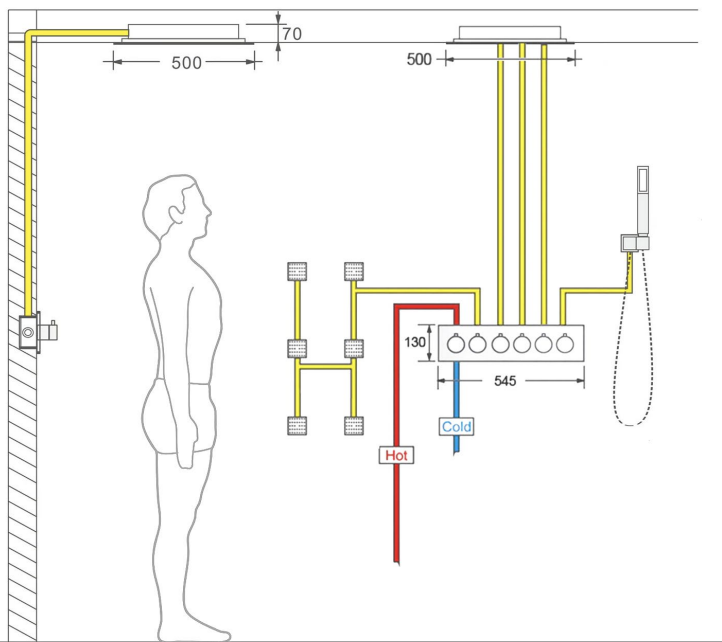

LED MUSICAL PHONE CONTROLLED 20" THERMOSTATIC RECESSED CEILING MOUNT BRUSHED GOLD RAINFALL MIST WATERFALL SHOWER SYSTEM WITH HAND SHOWER AND JETTED BODY SPRAY SPECIFICATIONS

Shower Head

Shower Head 3 Functions: Waterfall, Rainfall & Mist
 Shower head size: 20 x 20 inch
 Each function can run all together and separately
 Music and LED light work by electronic
 All Metal Material: Solid Brass; Stainless Steel (top showerhead, hose)
 Shower Head Mounting: Flush on ceiling
 Hand Spray Hose: 59 inch
 Water flow: 2.5 GPM ~ 5.5 GPM
 Water pressure: 0.3 MPA ~ 1 MPA
 Water pipe lines: 3/4 inch water pipes for the hot and cold water mixer inlet, the others are 1/2 inch

Touch Panel Control

- Turn On/Off Control
- MANUAL MODE**
Total 64 colors
- Auto mode setting
- AUTO MODE**
Total 11 Auto mode
- Set the speed of color change, fast/slow

304 Stainless Steel

Product shown is only for installation display purpose

All dimensions and specifications are nominal and may vary. Use actual products for accuracy in critical situations.

Shower Mixer

Product shown is only for installation display purpose

Hand Shower

Flow Rate: 2.0 GPM / 7.6 LPM

Shower Mixer Connections

Unit: mm

Cold water Hot water Mixer water

Body Jet

Thread Interface Size: G 1/2 Inch
 Type: Fixed Rotatable Type
 Installation Type: Wall Mounted
 Material: Brass
 Feature: Can rotate 360 degrees
 Flow Rate: 1.5 GPM / 5.7 LPM (each Bodyspray)