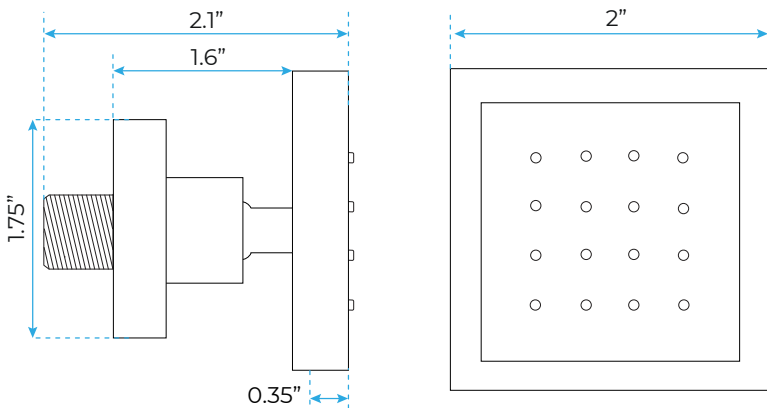

LED MUSICAL PHONE CONTROLLED 20" THERMOSTATIC RECESSED CEILING MOUNT BRUSHED GOLD RAINFALL MIST WATERFALL SHOWER SYSTEM WITH HAND SHOWER AND JETTED BODY SPRAY SPECIFICATIONS

Shower Head

Shower Head 3 Functions: Waterfall, Rainfall & Mist
 Shower head size: 20 x 20 inch
 Each function can run all together and separately
 Music and LED light work by electronic
 All Metal Material: Solid Brass; Stainless Steel (top showerhead, hose)
 Shower Head Mounting: Flush on ceiling
 Hand Spray Hose: 59 inch
 Water flow: 2.5 GPM ~ 5.5 GPM
 Water pressure: 0.3 MPA ~ 1 MPA
 Water pipe lines: 3/4 inch water pipes for the hot and cold water mixer inlet, the others are 1/2 inch

All dimensions and specifications are nominal and may vary. Use actual products for accuracy in critical situations.

Shower Mixer

Product shown is only for installation display purpose

Hand Shower

Flow Rate: 2.0 GPM / 7.6 LPM

Shower Mixer Connections

Unit: mm

Cold water Hot water Mixer water

Body Jet

Thread Interface Size: G 1/2 Inch
 Type: Fixed Rotatable Type
 Installation Type: Wall Mounted
 Material: Brass
 Feature: Can rotate 360 degrees
 Flow Rate: 1.5 GPM / 5.7 LPM (each Bodyspray)