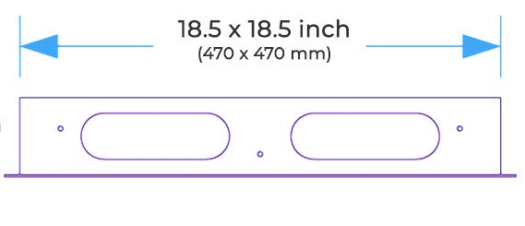

LED MUSICAL PHONE CONTROLLED 20" THERMOSTATIC RECESSED CEILING MOUNT BRUSHED GOLD RAINFALL MIST WATERFALL SHOWER SYSTEM WITH HAND SHOWER AND JETTED BODY SPRAY SPECIFICATIONS

Shower Head

Shower Head 3 Functions: Waterfall, Rainfall & Mist
 Shower head size: 20 x 20 inch
 Each function can run all together and separately
 Music and LED light work by electronic
 All Metal Material: Solid Brass; Stainless Steel (top showerhead, hose)
 Shower Head Mounting: Flush on ceiling
 Hand Spray Hose: 59 inch
 Water flow: 2.5 GPM ~ 5.5 GPM
 Water pressure: 0.3 MPA ~ 1 MPA
 Water pipe lines: 3/4 inch water pipes for the hot and cold water mixer inlet, the others are 1/2 inch

Touch Panel Control

- Turn On/Off Control
- MANUAL MODE**
Total 64 colors
- Auto mode setting
- AUTO MODE**
Total 11 Auto mode
- Set the speed of color change, fast/slow

304 Stainless Steel

Product shown is only for installation display purpose

All dimensions and specifications are nominal and may vary. Use actual products for accuracy in critical situations.

Shower Mixer

Product shown is only for installation display purpose

Hand Shower

Flow Rate: 2.0 GPM / 7.6 LPM

Shower Mixer Connections

Unit: mm

Cold water Hot water Mixer water

Body Jet

Thread Interface Size: G 1/2 Inch
 Type: Fixed Rotatable Type
 Installation Type: Wall Mounted
 Material: Brass
 Feature: Can rotate 360 degrees
 Flow Rate: 1.5 GPM / 5.7 LPM (each Bodyspray)