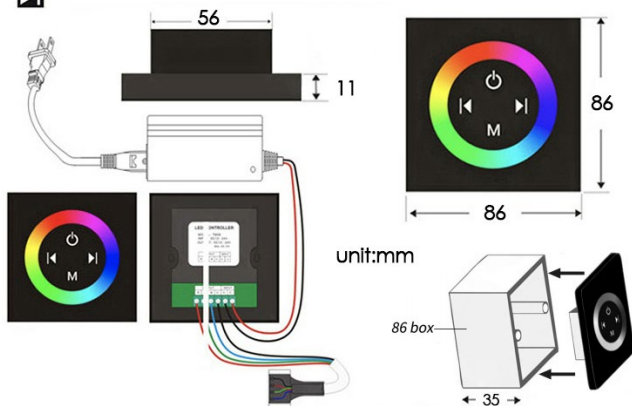

LED MUSICAL PHONE CONTROLLED 20" THERMOSTATIC RECESSED CEILING MOUNT BRUSHED GOLD RAINFALL MIST WATERFALL SHOWER SYSTEM WITH HAND SHOWER AND JETTED BODY SPRAY SPECIFICATIONS

Shower Head

Shower Head 3 Functions: Waterfall, Rainfall & Mist
 Shower head size: 20 x 20 inch
 Each function can run all together and separately
 Music and LED light work by electronic
 All Metal Material: Solid Brass; Stainless Steel (top showerhead, hose)
 Shower Head Mounting: Flush on ceiling
 Hand Spray Hose: 59 inch
 Water flow: 2.5 GPM ~ 5.5 GPM
 Water pressure: 0.3 MPA ~ 1 MPA
 Water pipe lines: 3/4 inch water pipes for the hot and cold water mixer inlet, the others are 1/2 inch

Touch Panel Control

- Turn On/Off Control
- MANUAL MODE**
Total 64 colors
- Auto mode setting
- AUTO MODE**
Total 11 Auto mode
- Set the speed of color change, fast/slow

304 Stainless Steel

Product shown is only for installation display purpose

All dimensions and specifications are nominal and may vary. Use actual products for accuracy in critical situations.

Shower Mixer

Product shown is only for installation display purpose

Hand Shower

Flow Rate: 2.0 GPM / 7.6 LPM

Shower Mixer Connections

Unit: mm

Cold water Hot water Mixer water

Body Jet

Thread Interface Size: G 1/2 Inch
 Type: Fixed Rotatable Type
 Installation Type: Wall Mounted
 Material: Brass
 Feature: Can rotate 360 degrees
 Flow Rate: 1.5 GPM / 5.7 LPM (each Bodyspray)